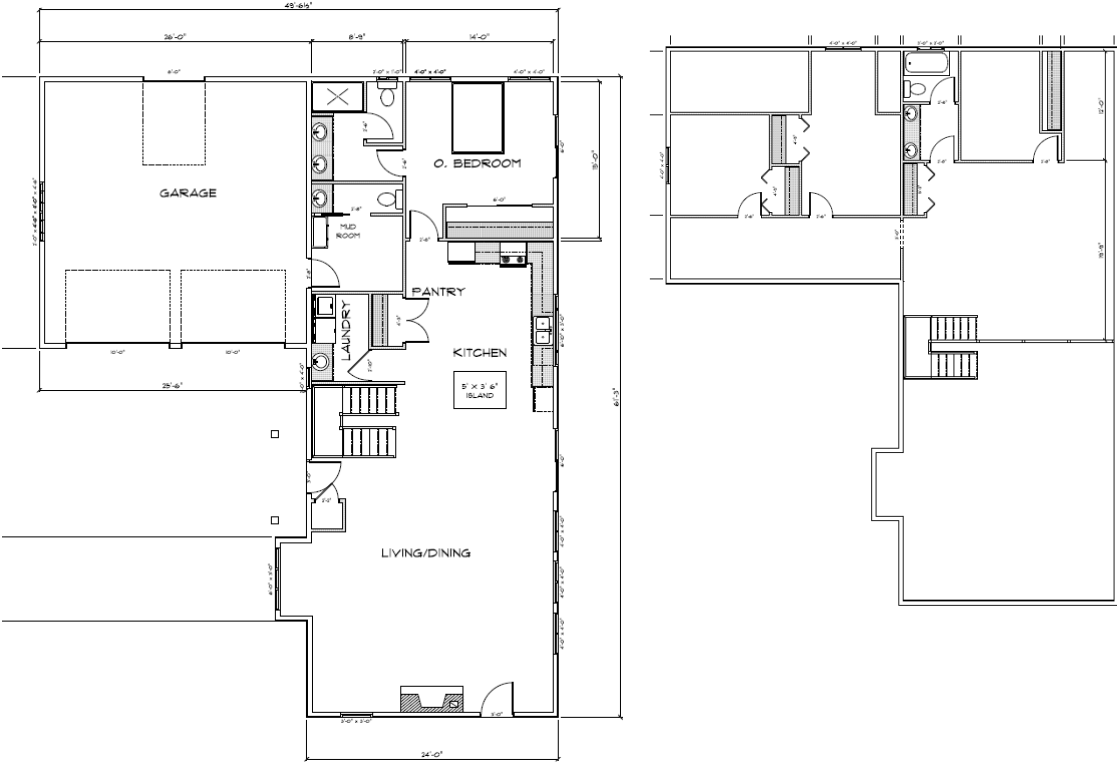

Currently Pre-Approved Cabin Options as of 11/1/2023

Cabin 800 – 28x40 with deck – open upstairs loft - 800 sq feet downstairs. \$146,275. High gable roof and open great room

Huntington Cabin - \$192,332 - 36x38 - 2bed/2.5 bath with unfinished open loft, 1400 sq ft.

ALL DIMENSIONS ARE FOR PLANNING PURPOSES ONLY. CONTRACTOR TO VERIFY ALL CONDITIONS AND MAKE ADJUSTMENTS AS REQUIRED

LEVEL 1 FLOOR PLAN

SCALE 1/4"=1'-0"

Cressman Cabin – 24x60 2- story - 1500 sq ft with garage and 2 loft areas. \$198,256. open beam great room and porch

Slant Cabin – 28x40 - 1120 sq feet. Open Great room, Barndominium style with shed roof - \$169,658