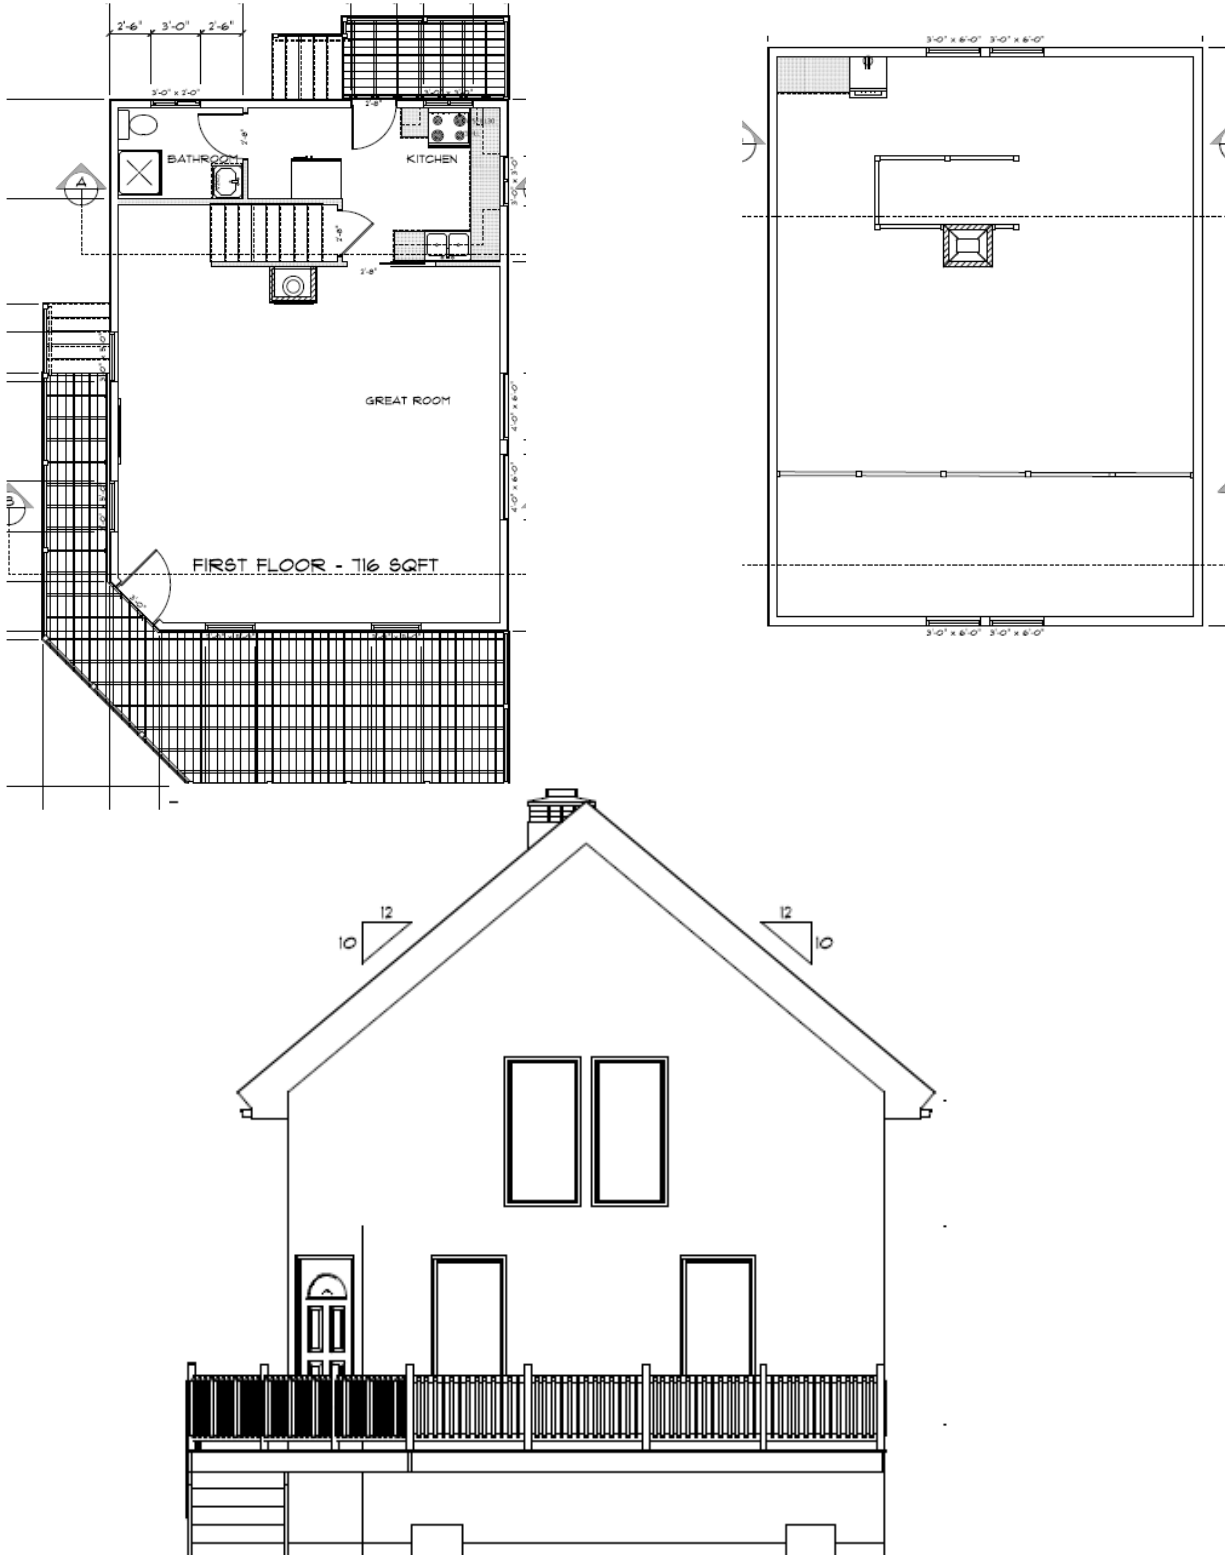

Currently Pre-Approved Cabin Options as of 11/1/2023

Cabin 800 – 28x40 with deck – open upstairs loft - 800 sq feet downstairs. \$146,275. High gable roof and open great room

Huntington Cabin - \$192,332 - 36x38 - 2bed/2.5 bath with unfinished open loft, 1400 sq ft.

ALL DIMENSIONS ARE FOR PLANNING PURPOSES ONLY. CONTRACTOR TO VERIFY ALL CONDITIONS AND MAKE ADJUSTMENTS AS REQUIRED

LEVEL 1 FLOOR PLAN

SCALE 1/4"=1'-0"

Cressman Cabin – 24x60 2- story - 1500 sq ft with garage and 2 loft areas. \$198,256. open beam great room and porch

Slant Cabin – 28x40 - 1120 sq feet. Open Great room, Barndominium style with shed roof - \$169,658