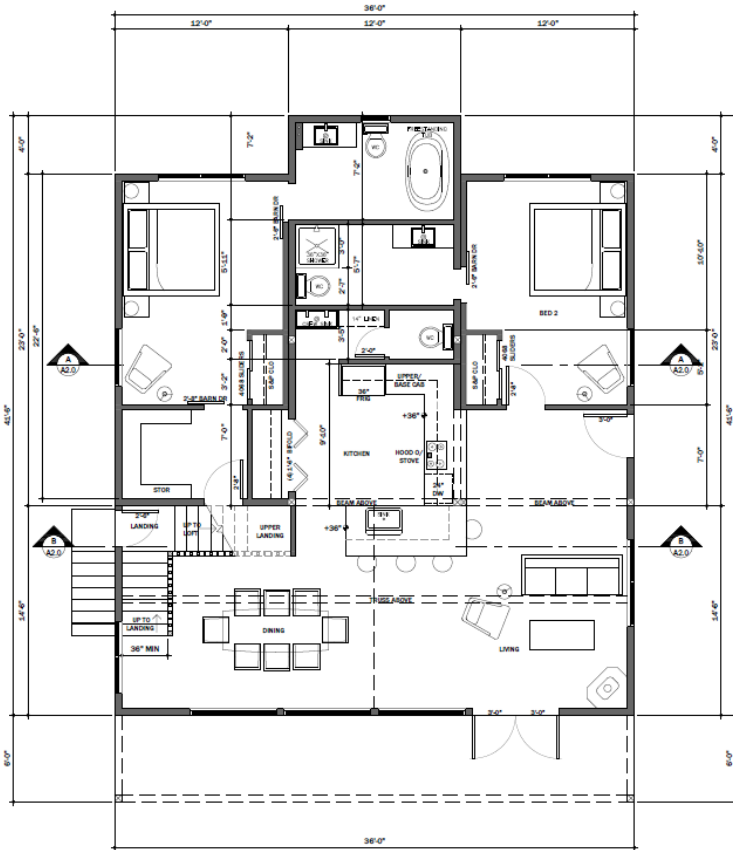

Huntington Cabin - $192,332 - 36x38 - 2bed/2.5 bath with unfinished open loft, 1400 sq ft.

LEVEL 1 FLOOR PLAN

SCALE 1/4"=1'-0"