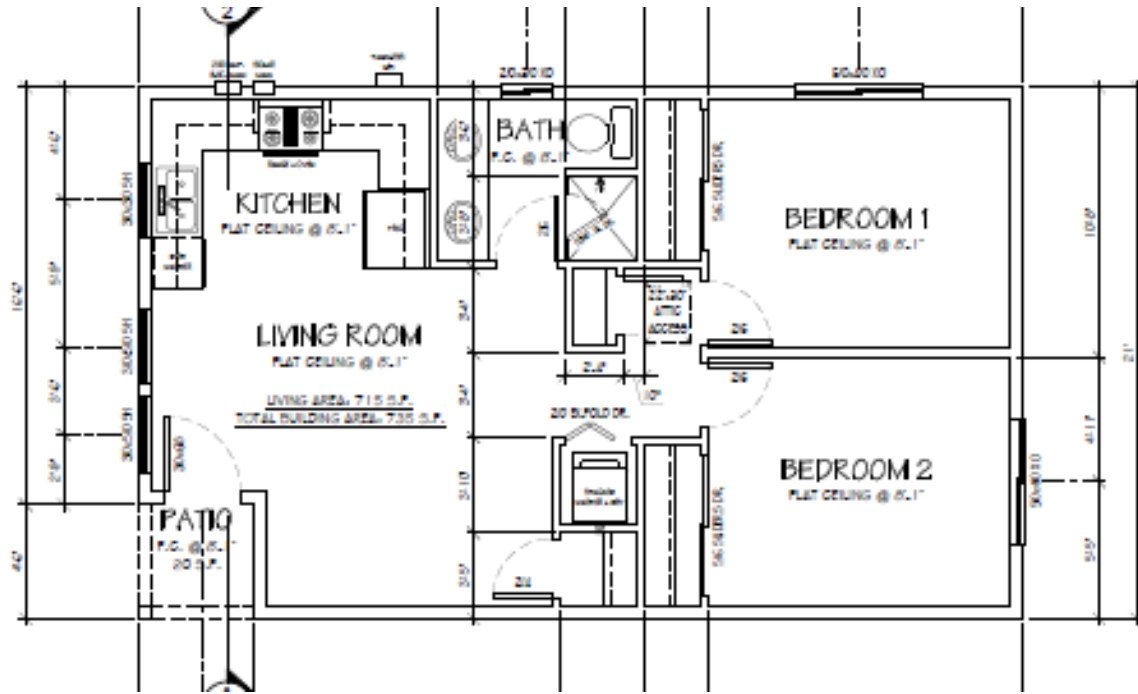

2-Bedroom Options:

Pocket 576 2 bed/1Bath – \$119,952 – 28x24' footprint

Pocket 700 2 Bed/ 1.5 Bath- \$134,773 – 21 x 34' footprint (Rendering Pending)

Pocket 624 2 Bed/ 1 Bath- \$126,473 with a similar façade as the 440. 26x28 footprint