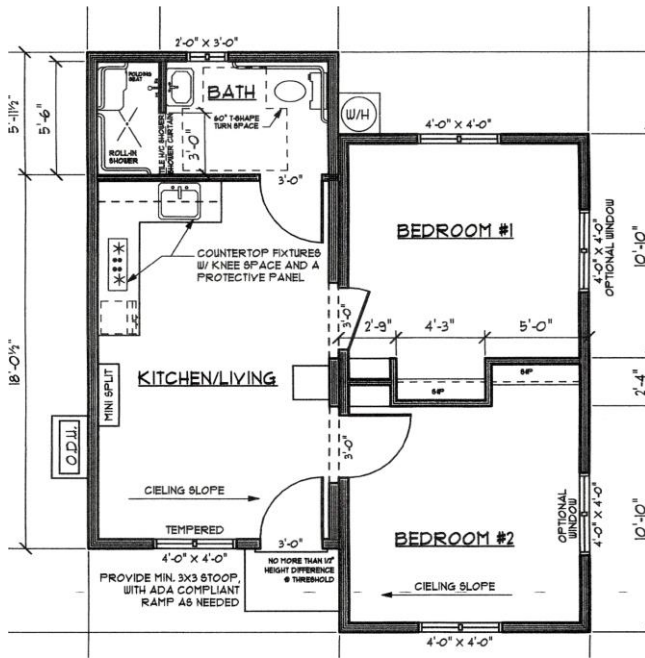

2-Bedroom Options:

Pocket 576 2 bed/1Bath – \$119,952 – 28x24' footprint

Pocket 700 2 Bed/ 1.5 Bath- \$134,773 – 21 x 34' footprint (Rendering Pending)

Pocket 624 2 Bed/ 1 Bath- \$126,473 with a similar façade as the 440. 26x28 footprint