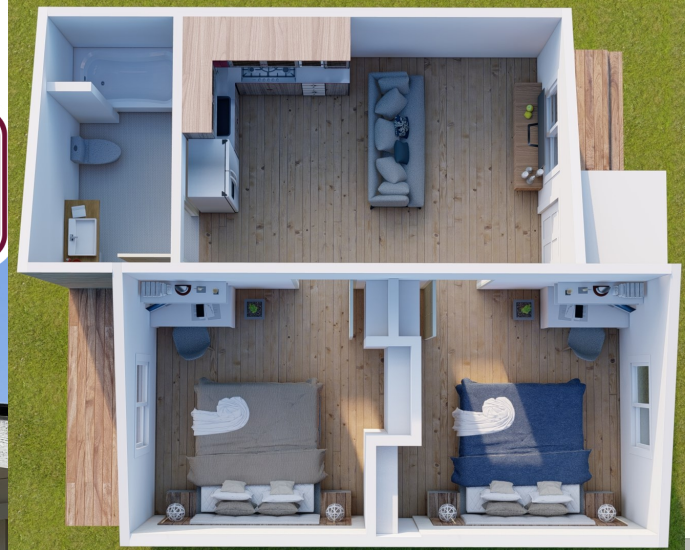

PRE-FAB INNOVATIONS

innovation that transforms lives

2 Bedroom, 1 Bath Home

Includes

- 2 Large Bedrooms
- Open Kitchen and Living area
- Vaulted Ceilings
- Low-E Windows Throughout
- Solar Included
- Mini-Split HVAC
- Heat Pump Water Heater
- LED Lighting
- Ceiling Fan
- Structural Insulated Panels (SIPs)

Meet Our Pocket 576

The Pocket 576 is a large space with a small footprint. Your front door leads to an open floor plan living room and kitchen with vaulted ceilings that give it a larger than life appearance. The two bedrooms in this pocket home are a perfect size for a primary suite and a home office or whatever suits your fancy. Wrap your Pocket Home in stucco or board in batten, then choose your dream color. We can't wait to see what you will do with your Pocket 576! Give us a call to get started.