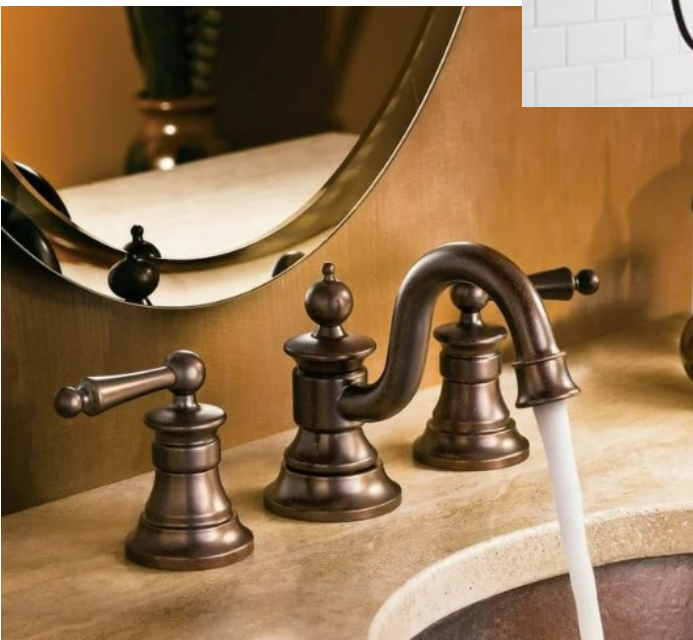

PRE-FAB INNOVATIONS

innovation that transforms lives

Traditional Package*

Classic Brushed Bronze Fixtures & Accents

* Style choice representation only, actual fixtures may vary

Podot Home Design Packages