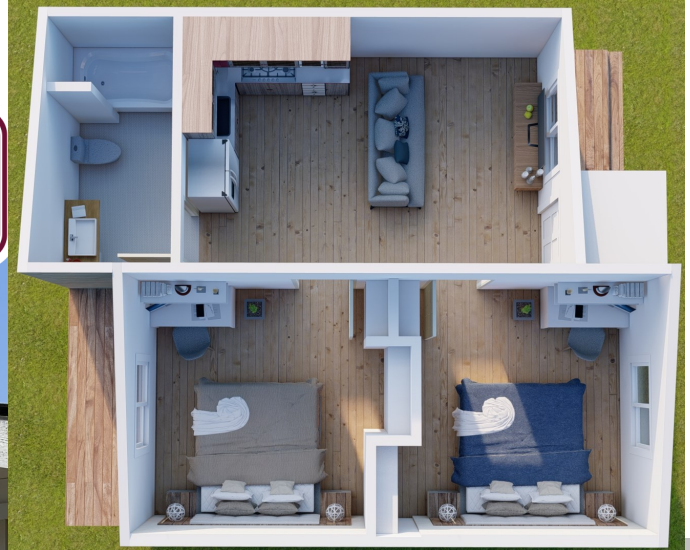

PRE-FAB INNOVATIONS

innovation that transforms lives

Pocket 576

2 Bedroom, 1 Bath Home

Includes

- 2 Large Bedrooms
- Open Kitchen and Living area
- Vaulted Ceilings
- Low-E Windows Throughout
- Solar Included
- Mini-Split HVAC
- Heat Pump Water Heater
- LED Lighting
- Ceiling Fan
- Structural Insulated Panels (SIPs)

Meet Our Pocket 576

The Pocket 576 is a large space with a small footprint. Your front door leads to an open floor plan living room and kitchen with vaulted ceilings that give it a larger than life appearance. The two bedrooms in this pocket home are a perfect size for a primary suite and a home office or whatever suits your fancy. Wrap your Pocket Home in stucco or board in batten, then choose your dream color. We can't wait to see what you will do with your Pocket 576! Give us a call to get started.